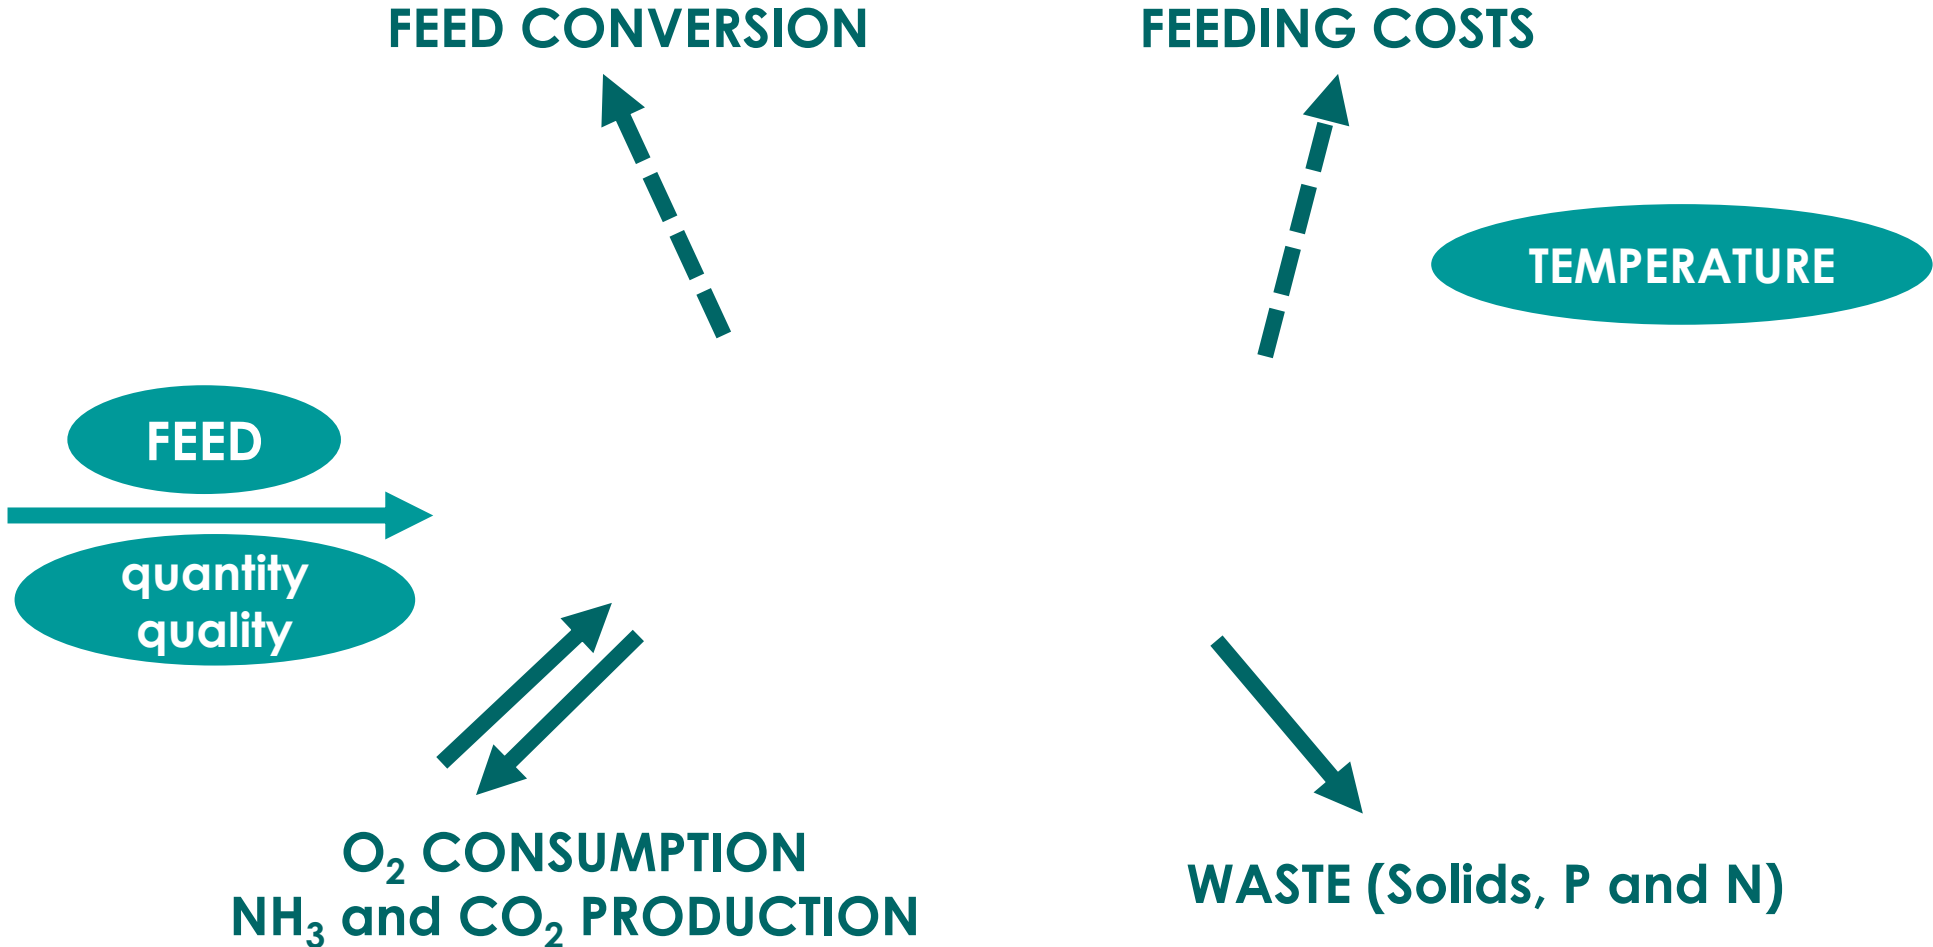

a prediction tool for fish farmers and aquafeed formulators

Provides more than 100 KPI's

~~Scenario A~~

Scenario B ✓

Feed cost savings
Optimize farm performance

●	Proximal composition	[Dark Grey Bar]
●	Digestibility	
●	Amino acids	
●	Fatty acids	
	[Dark Teal Bar]	