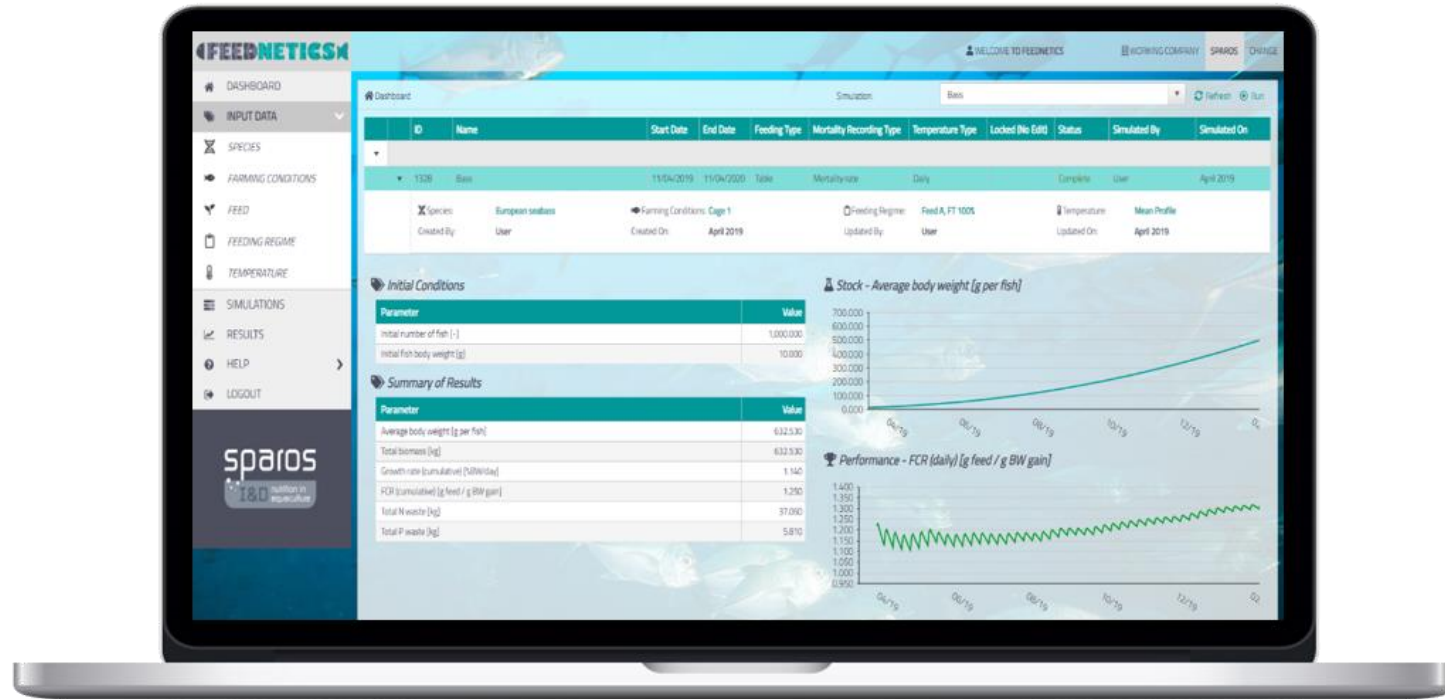

sparos

I&D nutrition in
aquaculture

Optimize feeding

How can we get answers quicker?

VIRTUAL ENVIRONMENT

KNOWLEDGE

+

FEEDNETICS

a prediction tool for fish farmers and aquafeed formulators

Provides more than 100 KPI's

~~Scenario A~~

Scenario B ✓

Feed cost savings
Optimize farm performance

●	Proximal composition	[Dark Grey Bar]
●	Digestibility	
●	Amino acids	
●	Fatty acids	
	[Dark Teal Bar]	